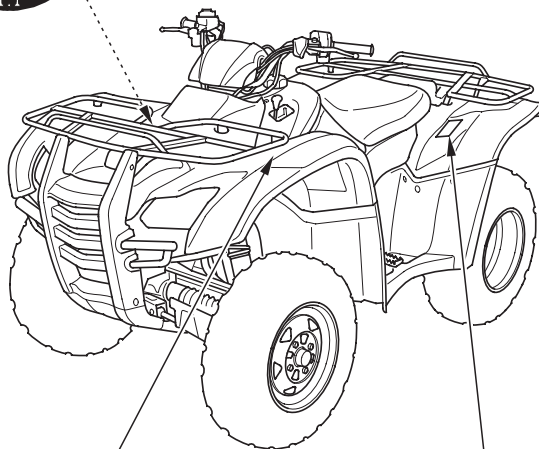

Safety Labels

⚠ WARNING

Overloading this ATV or carrying cargo improperly can change handling, stability and braking performance and can lead to an accident.

Never exceed the maximum front cargo limit of : **66lbs (30kg)**.

Refer to instructions in the Owner's Manual.

⚠ WARNING

Improper tire pressure or overloading can cause loss of control. Loss of control can result in severe injury or death.

- Cold tire pressure :
 - Front : **4.4psi (30kPa)**
 - Rear : **4.4psi (30kPa)**
- Maximum weight capacity : **485lbs (220kg)**