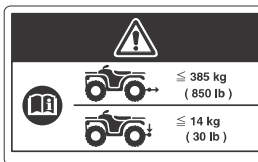

Labels (ED type)

REAR CARRIER LABEL

WARNING

Overloading this ATV or carrying cargo improperly can change handling, stability and braking performance and can lead to an accident.

Never exceed the maximum rear cargo limit (combined weight on the rear rack and in the storage area) of: **60 kg (133 lb)**

Refer to instructions in the Owner's Manual.

TRAILER HITCH LABEL

WARNING

Towing an improperly loaded trailer can cause loss of control.

- Read towing instructions in Owner's Manual.
- Tow weight limit: **385 kg (850 lb)**
- Tongue weight: **14 kg (30 lb)**