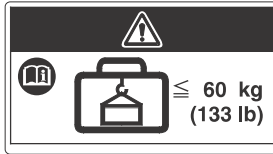

Labels (ED type)

REAR CARRIER LABEL

WARNING

Overloading this ATV or carrying cargo improperly can change handling, stability and braking performance and can lead to an accident.

Never exceed the maximum rear cargo limit (combined weight on the rear rack and in the storage area) of: **60 kg (133 lb)**

Refer to instructions in the Owner's Manual.

TRAILER HITCH LABEL

WARNING

Towing an improperly loaded trailer can cause loss of control.

- Read towing instructions in Owner's Manual.
- Tow weight limit: **385 kg (850 lb)**
- Tongue weight: **14 kg (30 lb)**