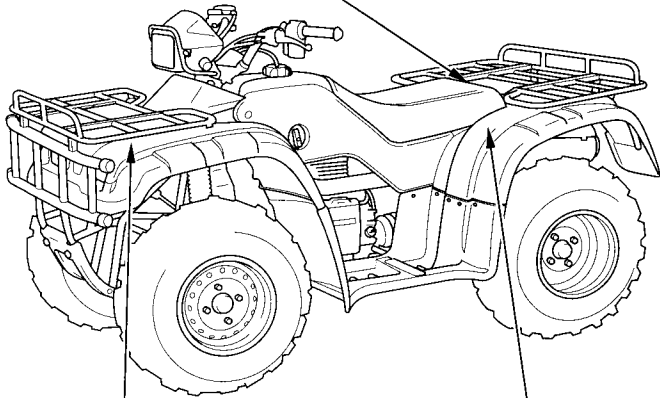

**WARNING**

**NEVER** ride as a passenger.  
Passengers can cause a  
loss of control, resulting in  
**SEVERE INJURY** or **DEATH**.

**WARNING**

Overloading this ATV or carrying cargo improperly can change handling, stability and braking performance and can lead to an accident.

Never exceed the maximum front cargo limit of: **66lbs (30kg)**.

Refer to instructions in the Owner's Manual.

**WARNING**

**Improper tire pressure or overloading can cause loss of control. Loss of control can result in severe injury or death.**

- Cold tire pressure ;  
Front : 25±3kpa 0.25±0.03kgf/cm<sup>2</sup> 3.6±0.4psi  
Rear : 25±3kpa 0.25±0.03kgf/cm<sup>2</sup> 3.6±0.4psi
- Maximum weight capacity ; 220kg 485lbs.