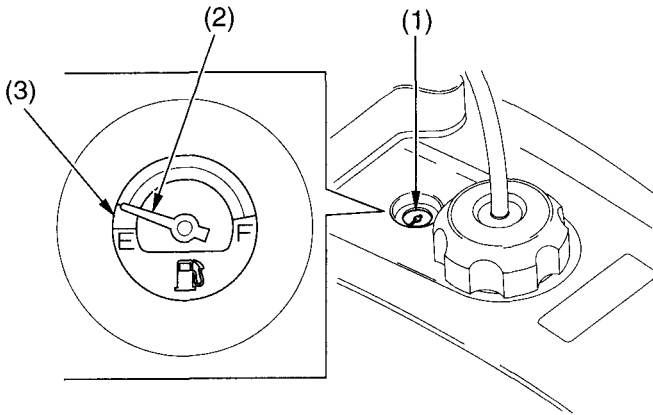

Indicators & Display

Fuel Gauge

The fuel gauge (1) shows the approximate fuel supply available. At F (Full), the fuel tank capacity including reserve is:

3.17 US gal (12.0 l , 2.64 Imp gal)

When the gauge needle (2) enters the red band (3), fuel will be low and you should refill the tank as soon as possible. The amount of fuel left in the tank when the needle enters the red band is approximately:

0.79 US gal (3.0 l , 0.66 Imp gal)

(1) fuel gauge
(2) gauge needle

(3) red band