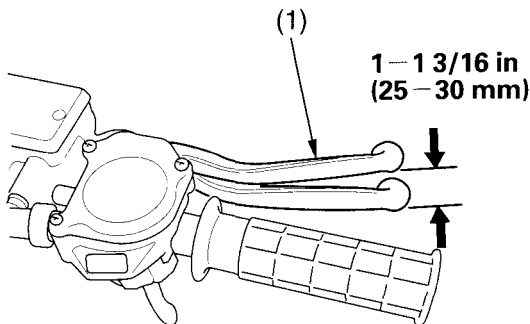

Brakes

Front Brake Lever Freeplay & Shoe Lining Clearance

RIGHT HANDLEBAR

(1) front brake lever

1. Measure the distance the brake lever moves before the brakes start to take hold. Freeplay, measured at the tip of the front brake lever (1) should be:
1-1 3/16 in (25-30 mm)