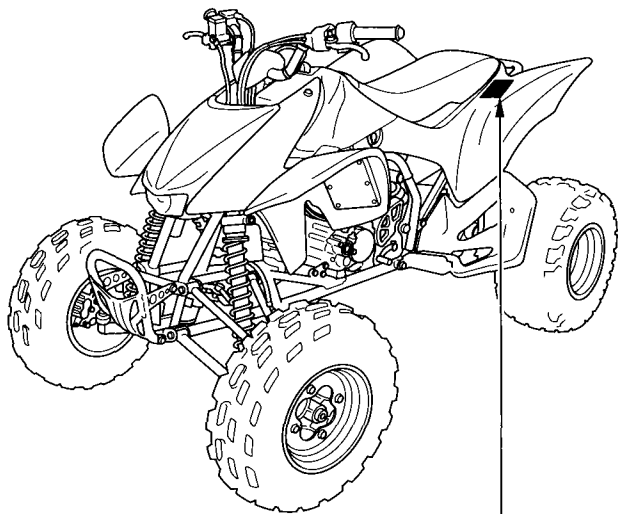

# Safety Labels

---

## WARNING

Improper tire pressure or overloading can cause loss of control.

Loss of control can result in severe injury or death.

• Cold tire pressure;

Front : 27.5 ± 2.5kPa 0.275 ± 0.025kgf/cm<sup>2</sup> 4.0 ± 0.4psi

Rear : 32.5 ± 2.5kPa 0.325 ± 0.025kgf/cm<sup>2</sup> 4.7 ± 0.4psi

• Maximum weight capacity: 110kg (243lbs.)