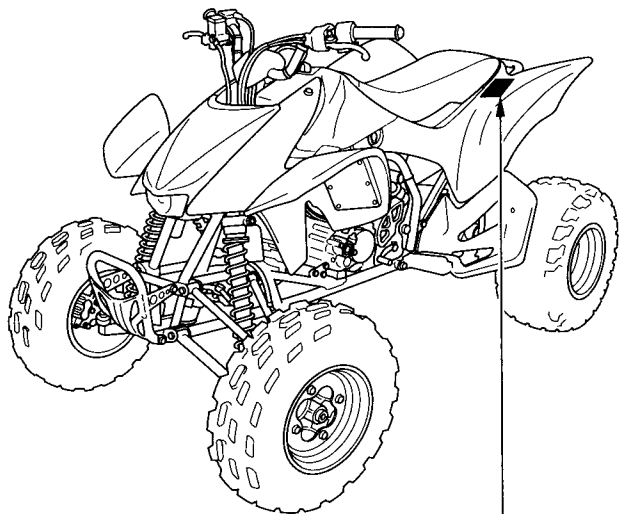

Safety Labels

WARNING

Improper tire pressure or overloading can cause loss of control.

Loss of control can result in severe injury or death.

● Cold tire pressure :

Front : 27.5kPa 0.275kgf / cm² 4.0psi

Rear : 32.5kPa 0.325kgf / cm² 4.7psi

● Maximum weight capacity : 110kg (243lbs)