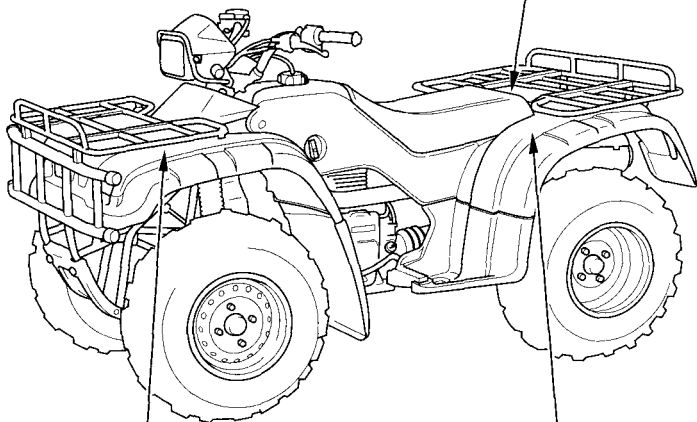

⚠ WARNING

NEVER ride as a passenger.
Passengers can cause a
loss of control, resulting in
SEVERE INJURY or **DEATH**.

⚠ WARNING

Overloading this ATV or carrying cargo improperly can change handling, stability and braking performance and can lead to an accident.

Never exceed the maximum front cargo limit of: **66lbs (30kg)**.

Refer to instructions in the Owner's Manual.

⚠ WARNING

Improper tire pressure or overloading can cause loss of control. Loss of control can result in severe injury or death.

- Cold tire pressure ;
Front : $25 \pm 3 \text{ kpa } 0.25 \pm 0.03 \text{ kgf/cm}^2$ $3.6 \pm 0.4 \text{ psi}$
Rear : $25 \pm 3 \text{ kpa } 0.25 \pm 0.03 \text{ kgf/cm}^2$ $3.6 \pm 0.4 \text{ psi}$
- Maximum weight capacity ; **220kg 485lbs.**