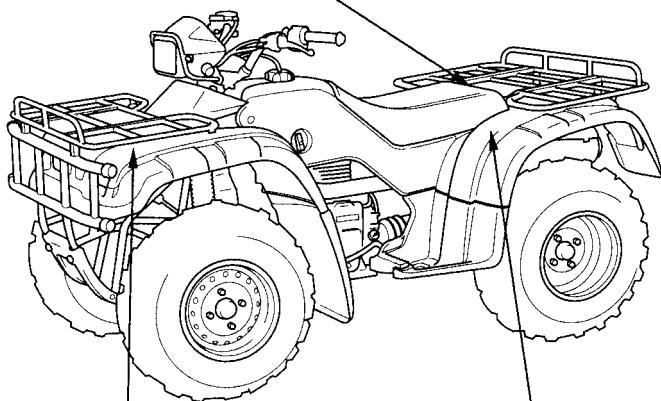

**⚠ WARNING**

**NEVER** ride as a passenger.  
Passengers can cause a  
loss of control, resulting in  
**SEVERE INJURY** or **DEATH**.

**⚠ WARNING**

Overloading this ATV or carrying cargo improperly can change handling, stability and braking performance and can lead to an accident.

Never exceed the maximum front cargo limit of: **66lbs (30kg)**.

Refer to instructions in the Owner's Manual.

**⚠ WARNING**

Improper tire pressure or overloading can cause loss of control.

Loss of control can result in severe injury or death.

- Cold tire pressure;  
Front : **3.6±0.4 psi 0.25±0.03 kg/cm<sup>2</sup>**  
Rear : **3.6±0.4 psi 0.25±0.03 kg/cm<sup>2</sup>**
- Maximum weight capacity ; **485 lbs.(220 kg)**