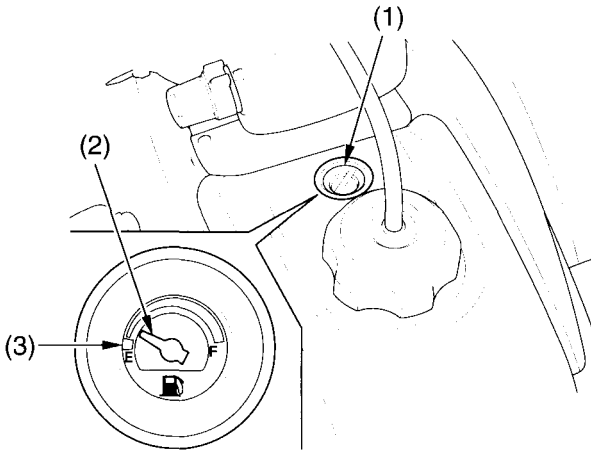

Indicators & Display

Fuel Gauge

The fuel gauge (1) shows the approximate fuel supply available. At F (Full), the fuel tank capacity including reserve is:

14.0 ℓ (3.70 US gal , 3.08 Imp gal)

When the gauge needle (2) enters the red band (3), fuel will be low and you should refill the tank as soon as possible. The amount of fuel left in the tank when the needle enters the red band is approximately:

3.8 ℓ (1.00 US gal , 0.84 Imp gal)

(1) fuel gauge
(2) gauge needle

(3) red band