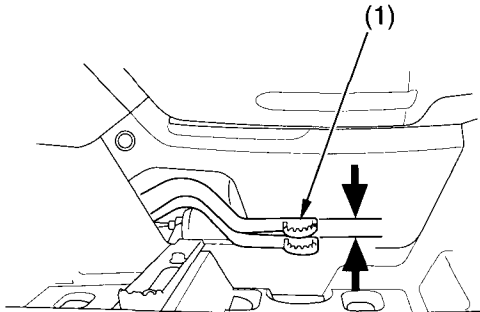

Brakes

Rear Brake Pedal Freeplay

RIGHT SIDE

**9/16 – 13/16 in
(15 – 20 mm)**

(1) rear brake pedal

Inspection

Measure the distance the rear brake pedal (1) moves before the brake starts to take hold. Freeplay, measurement at the tip of the end of the pedal, should be:

9/16 – 13/16 in (15 – 20 mm)

If necessary, adjust to the specified range.