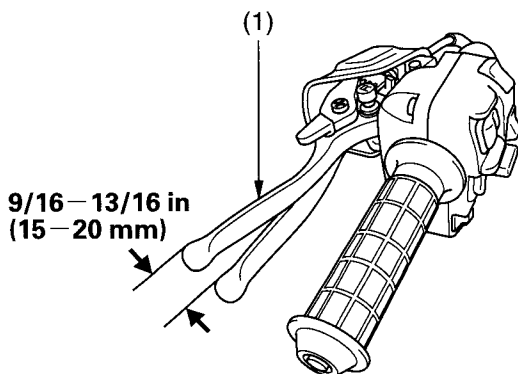

Rear Brake Lever Freeplay

LEFT HANDLEBAR

(1) rear brake lever

Inspection

Measure the distance the rear brake lever (1) moves before the brake starts to take hold. Freeplay, measurement at the tip of the end of the brake lever, should be:

9/16 - 13/16 in (15 - 20 mm)

If necessary, adjust to the specified range.