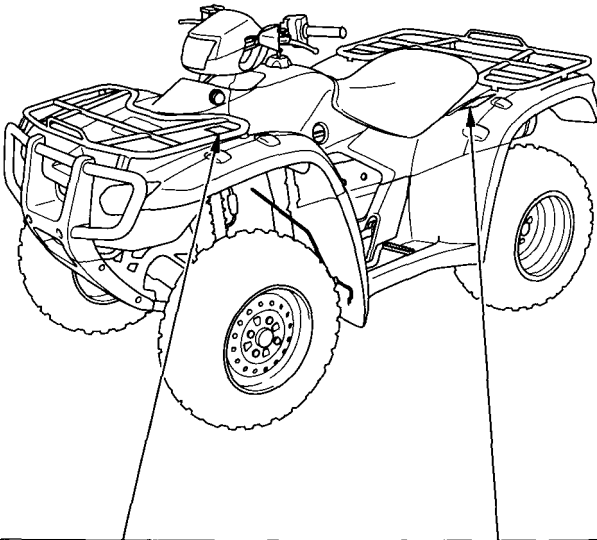

Safety Labels

⚠ WARNING

Overloading this ATV or carrying cargo improperly can change handling, stability and braking performance and can lead to an accident.

Never exceed the maximum front cargo limit of: **66lbs (30kg)**.

Refer to instructions in the Owner's Manual.

⚠ WARNING

Improper tire pressure or overloading can cause loss of control. Loss of control can result in severe injury or death.

- Cold tire pressure ;
Front : 25±3kpa 0.25±0.03kgf/cm² 3.6±0.4psi
Rear : 25±3kpa 0.25±0.03kgf/cm² 3.6±0.4psi
- Maximum weight capacity ; 220kg 485lbs.