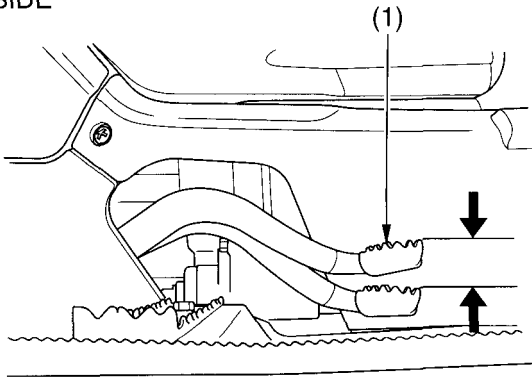

Rear Brake Pedal Freeplay

RIGHT SIDE

(1) rear brake pedal

9/16 – 13/16 in
(15 – 20 mm)

Inspection

Measure the distance the rear brake pedal (1) moves before the brake starts to take hold. Freeplay, measurement at the tip of the end of the pedal, should be:

9/16 – 13/16 in (15 – 20 mm)

If necessary, adjust to the specified range.