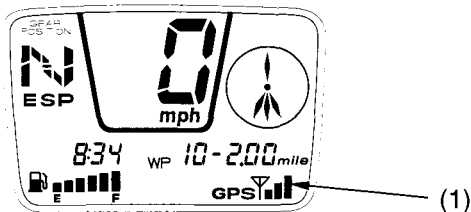

Satellite Status

The satellite status indicates the amount of information received from GPS satellites in one of three possible categories:

Display	Status	
	Not Usable	The system is signaling (flashing antenna mark) that your position fix is not available.
	2D Navigation	The system has determined latitude and longitude, but is unable to determine altitude. 2D Navigation is not as accurate as 3D Navigation.
	3D Navigation	The system has determined latitude, longitude, and altitude. The receiver is ready to provide navigational information.

(1) satellite status (signal strength indicator)

- If there are large obstacles nearby or overhead, move to a new location with a clear view of the sky.