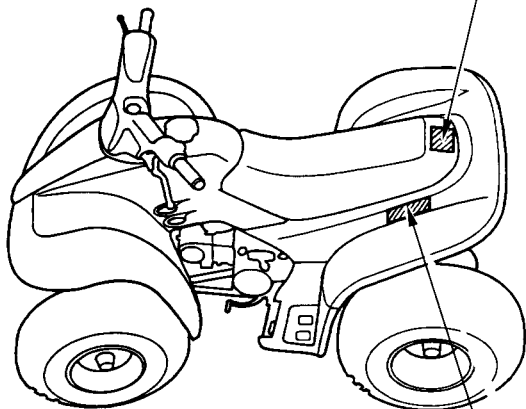

**⚠ WARNING**

**NEVER** ride as a passenger.  
Passengers can cause a  
loss of control, resulting in  
**SEVERE INJURY** or **DEATH**.

**⚠ WARNING**

**Improper tire pressure or overloading  
can cause loss of control.  
Loss of control can result in severe  
injury or death.**

- **Cold tire pressure ;**  
Front :  $20 \pm 3 \text{ kPa}$   $0.20 \pm 0.03 \text{ kgf/cm}^2$   $2.9 \pm 0.4 \text{ psi}$   
Rear :  $20 \pm 3 \text{ kPa}$   $0.20 \pm 0.03 \text{ kgf/cm}^2$   $2.9 \pm 0.4 \text{ psi}$
- **Maximum weight capacity ; 85kg ( 187lbs. )**