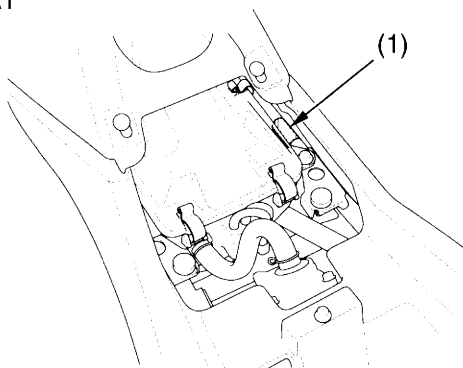

Vehicle Identification

Colour Label & Code

The colour label (1) is attached to the frame under the seat. Remove the seat (page 95) to check the label.

The colour code is helpful when ordering replacement parts. Record the colour and code here for your reference.

COLOUR _____

CODE _____

UNDER SEAT

(1) colour label