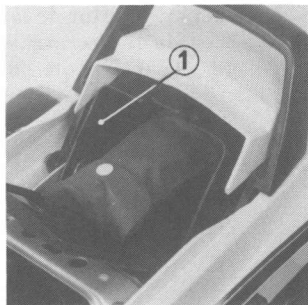

Tool Kit

Listed below are the items included in the tool kit (1).

- 8 x 12 mm open end wrench
- 10 x 12mm open end wrench
- 14 x 17mm open end wrench
- Pliers
- No. 2 screwdriver
- No. 2 phillips screwdriver
- No. 3 phillips screwdriver
- Screwdriver grip
- Handle for the screwdriver
- Lever for box end wrench
- 22 mm box end wrench
- 5 mm hex. wrench
- Spark plug wrench
- Feeler gauge 0.7 mm
- Tool bag