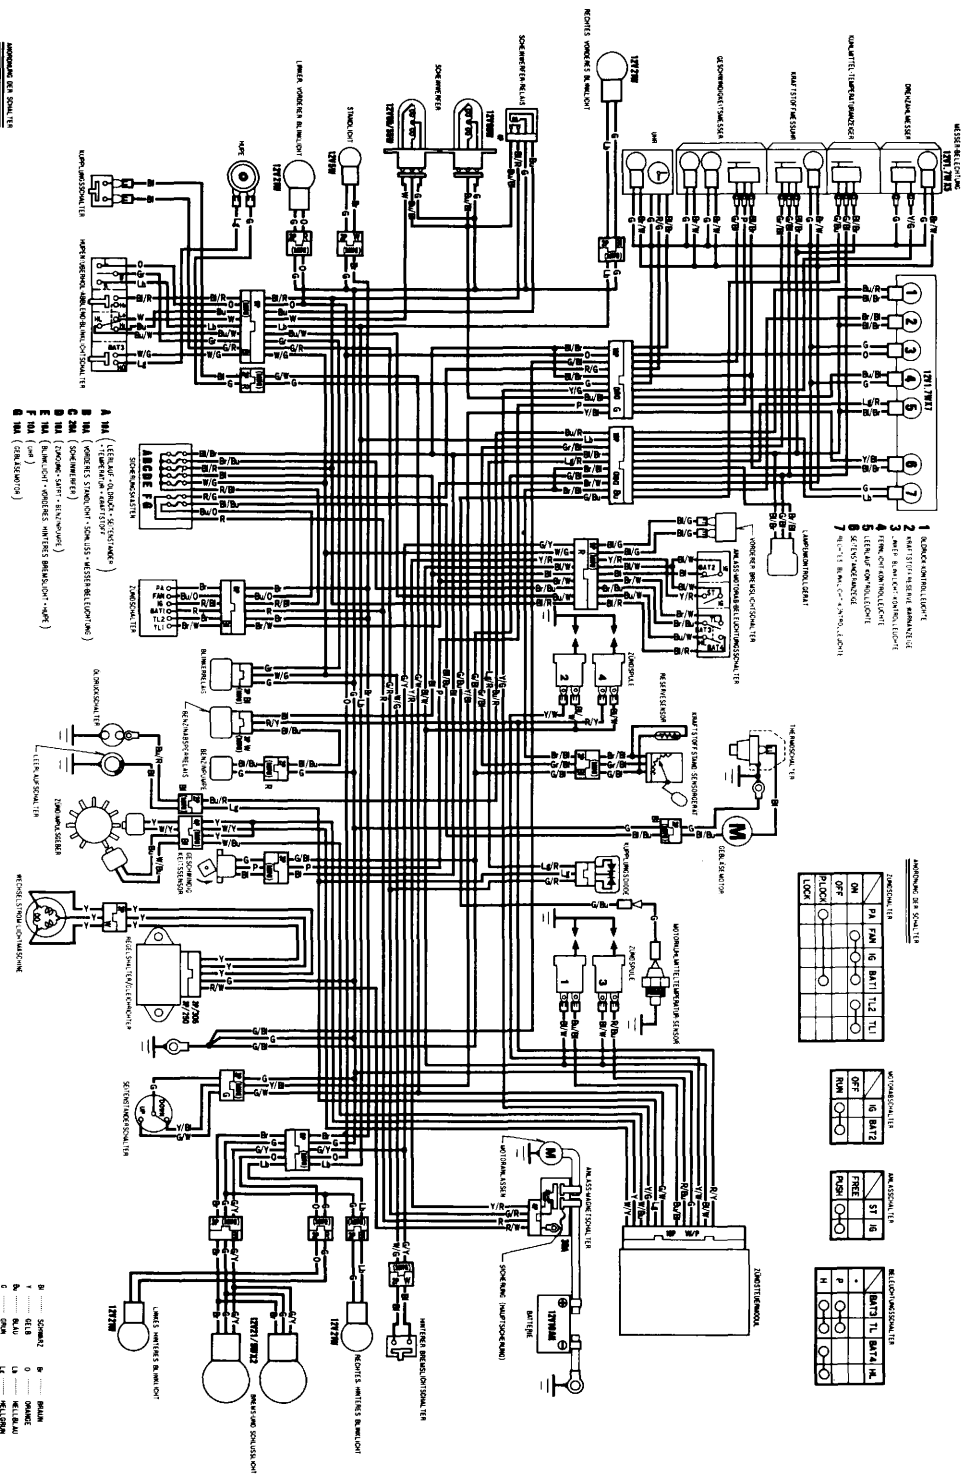

# VFR750F <AR>

HEADLIGHT CONTROL UNIT

R	R	L
L	L	R

HEADLIGHT CONTROL UNIT

L	L	R
R	R	L

HEADLIGHT CONTROL UNIT

FREE	NO BATT
PUSH	

HEADLIGHT CONTROL UNIT

BATT	H
FREE	
PUSH	

HEADLIGHT CONTROL UNIT

PA	PA	H	BATT	T.L.	T.L.
ON	ON	ON	ON	ON	ON
OFF	OFF	OFF	OFF	OFF	OFF
LOCK	LOCK	LOCK	LOCK	LOCK	LOCK

HEADLIGHT CONTROL UNIT

H	BATT
OFF	
ON	

HEADLIGHT CONTROL UNIT

ST	H
FREE	
PUSH	

HEADLIGHT CONTROL UNIT

BATT	T.L.	BATT	H
ON	ON	ON	ON
OFF	OFF	OFF	OFF
LOCK	LOCK	LOCK	LOCK

00302-MZ7-7500