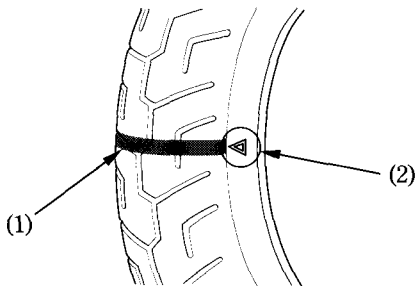

## Tread Wear

Replace tyres before tread depth at the center of the tyre reaches the following limit:

Minimum tread depth	
Front:	1.5 mm (0.06 in)
Rear:	2.0 mm (0.08 in)

< For Germany >

German law prohibits use of tyres whose tread depth is less than 1.6 mm.

- (1) Wear indicator
- (2) Wear indicator location mark