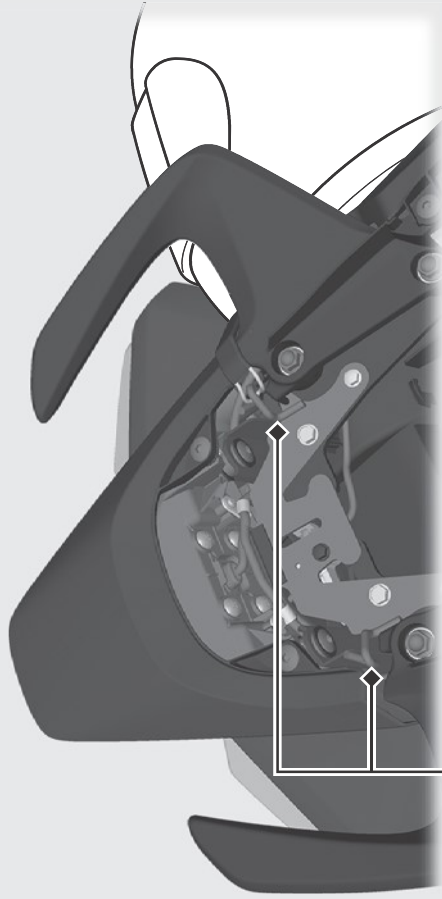

## Helmet Holder

The helmet holders is located under the rear seat. The helmet set wire is stored in the tool kit. ➤ P. 45

► Use the helmet holder only when parked.

■ **Removing the Rear Seat** ➡ P.64

Helmet set wire