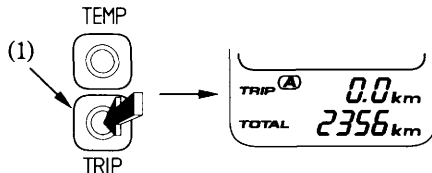

## Tripmeter

The tripmeter shows mileage per trip.

There are two tripmeters, TRIP A (2) and TRIP B (3). Switch between TRIP A (2) and TRIP B (3) display by pressing the TRIP button (1) repeatedly.

To reset the tripmeter, push and hold the TRIP button (1) with the display in the TRIP A (2) or TRIP B (3) mode.

- (1) TRIP button
- (2) TRIP A
- (3) TRIP B