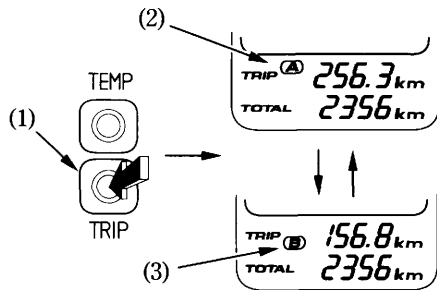

## Tripmeter

The tripmeter shows mileage per trip.

There are two tripmeters, TRIP A (2) and TRIP B (3). Switch between TRIP A (2) and TRIP B (3) display by pressing the TRIP button (1) repeatedly.

To reset the tripmeter, push and hold the TRIP button (1) with the display in the TRIP A (2) or TRIP B (3) mode.

- (1) TRIP button
- (2) TRIP A
- (3) TRIP B