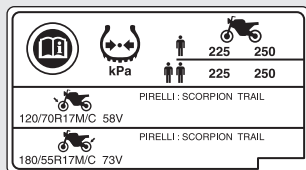

TYRE INFORMATION LABEL

Cold tyre pressure:

[Driver only]

Front **225 kPa (2.25 kgf/cm², 33 psi)**

Rear **250 kPa (2.50 kgf/cm², 36 psi)**

[Driver and passenger]

Front **225 kPa (2.25 kgf/cm², 33 psi)**

Rear **250 kPa (2.50 kgf/cm², 36 psi)**

Tyre size:

Front **120/70R17M/C 58V**

Rear **180/55R17M/C 73V**

Tyre brand: PIRELLI

Front **SCORPION TRAIL**

Rear **SCORPION TRAIL**