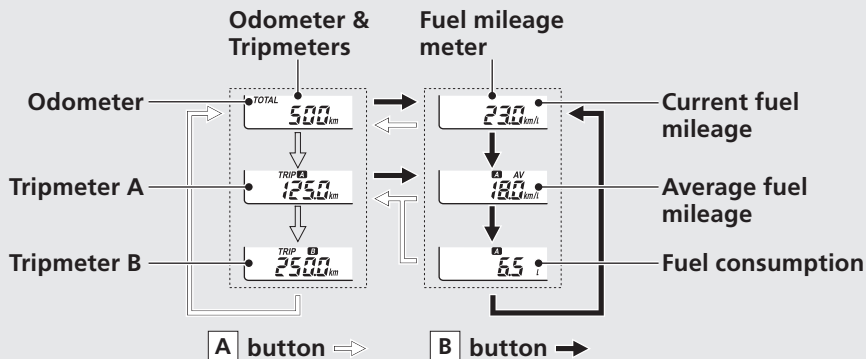

Odometer [TOTAL] & Tripmeter [TRIP A/B]

[A] button switches between odometer & tripmeters.

When the fuel mileage meter is displayed, press [A] button to select the odometer or tripmeter A.

- Odometer: Total distance ridden.
- Tripmeter: Distance ridden since tripmeter was reset.

▶ To reset the tripmeter: P.25