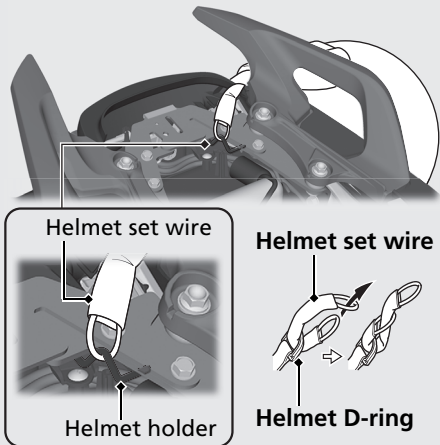

Storage Equipment

Helmet Holder

The helmet holder is located under the rear seat. The helmet set wire is stored in the tool kit.  P. 67

▶ Use the helmet holder only when parked.

■ **Removing the Rear Seat**  P.68

WARNING

Riding with a helmet attached to the holder can interfere with the rear wheel or suspension and could cause a crash in which you can be seriously hurt or killed.

Use the helmet holder only while parked. Do not ride with a helmet secured by the holder.