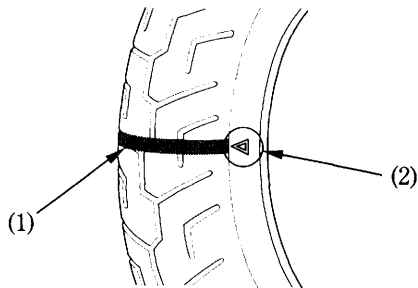

Tread Wear

Replace tyres before tread depth at the center of the tyre reaches the following limit:

Minimum tread depth	
Front:	1.5 mm (0.06 in)
Rear:	2.0 mm (0.08 in)

< For Germany >

German law prohibits use of tyres whose tread depth is less than 1.6 mm.

- (1) Wear indicator
- (2) Wear indicator location mark