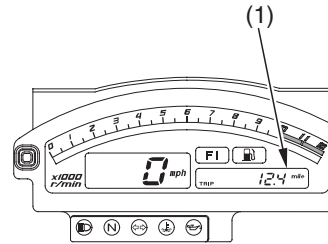

Gauges, Indicators & Displays

Multi-function Display

The multi-function display (1) includes the following functions:

- odometer
- tripmeter
- coolant temperature meter

The tripmeter will reset if the battery is disconnected.

(1) multi-function display