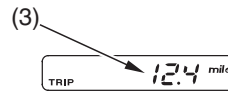

Gauges, Indicators & Displays

Speedometer

The speedometer (1) shows riding speed in miles or kilometers per hour.

Odometer

The odometer (2) shows the total miles or kilometers ridden.

Tripmeter

The tripmeter (3) shows number of miles or kilometers ridden since you last reset the meter.