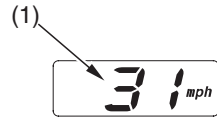

Gauges, Indicators & Displays

Speedometer

The speedometer (1) shows riding speed in miles or kilometers per hour.

Odometer

The odometer (2) shows the total miles or kilometers ridden.

Tripmeter

The tripmeter (3) shows number of miles or kilometers ridden since you last reset the meter.