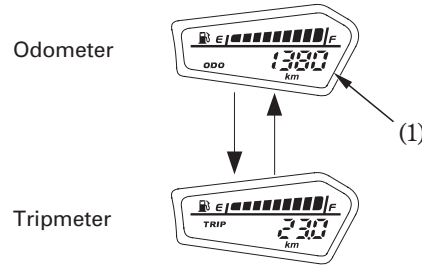

Odometer/Tripmeter/Fuel Gauge Display

The display (1) has three functions, odometer, tripmeter and fuel gauge.

Except E type: Odometer and tripmeter read in kilometers.

E type: Odometer and tripmeter read in miles.

Push the mode switch (2) to select the "ODO" or "TRIP" mode.

(1) Odometer/Tripmeter/Fuel gauge display

(2) Mode switch