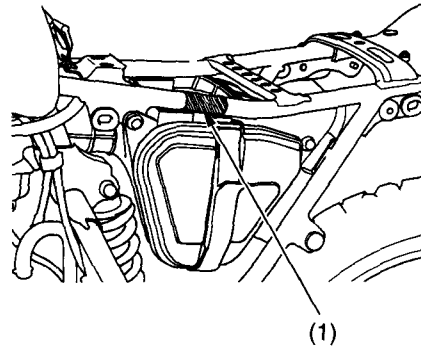

## Color Label & Code

The color label (1) is attached to the left side of the frame tube.

The color code is helpful when ordering replacement parts. You may record the color and code in the Quick Reference section at the rear of the manual.