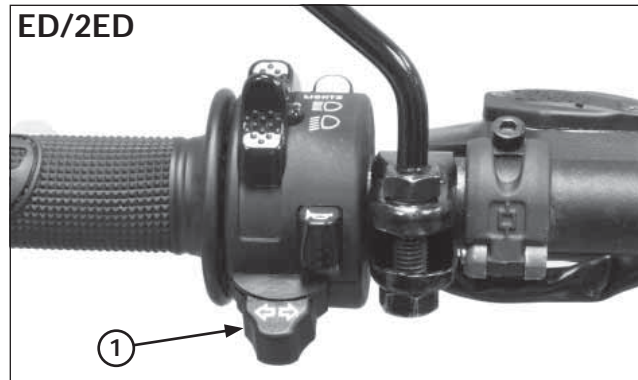

(1) HEADLIGHT DIMMER SWITCH

Headlight dimmer switch

Turn the dimmer switch to  to select high beam or to  to select low beam.

(1) TURN SIGNAL SWITCH

Turn signal switch

Move to  to signal a left turn,  to signal a right turn. Press to turn signal off.

(1) HORN BUTTON

Horn button

Press the button to sound the horn.