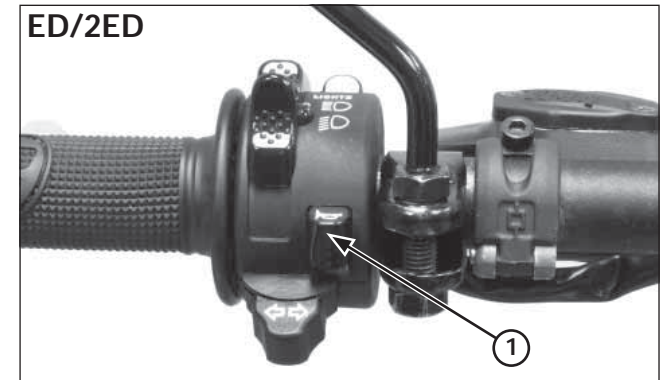

(1) HEADLIGHT DIMMER SWITCH

Headlight dimmer switch

Turn the dimmer switch to  to select high beam or to  to select low beam.

(1) TURN SIGNAL SWITCH

Turn signal switch

Move to  to signal a left turn,  to signal a right turn. Press to turn signal off.

(1) HORN BUTTON

Horn button

Press the button to sound the horn.