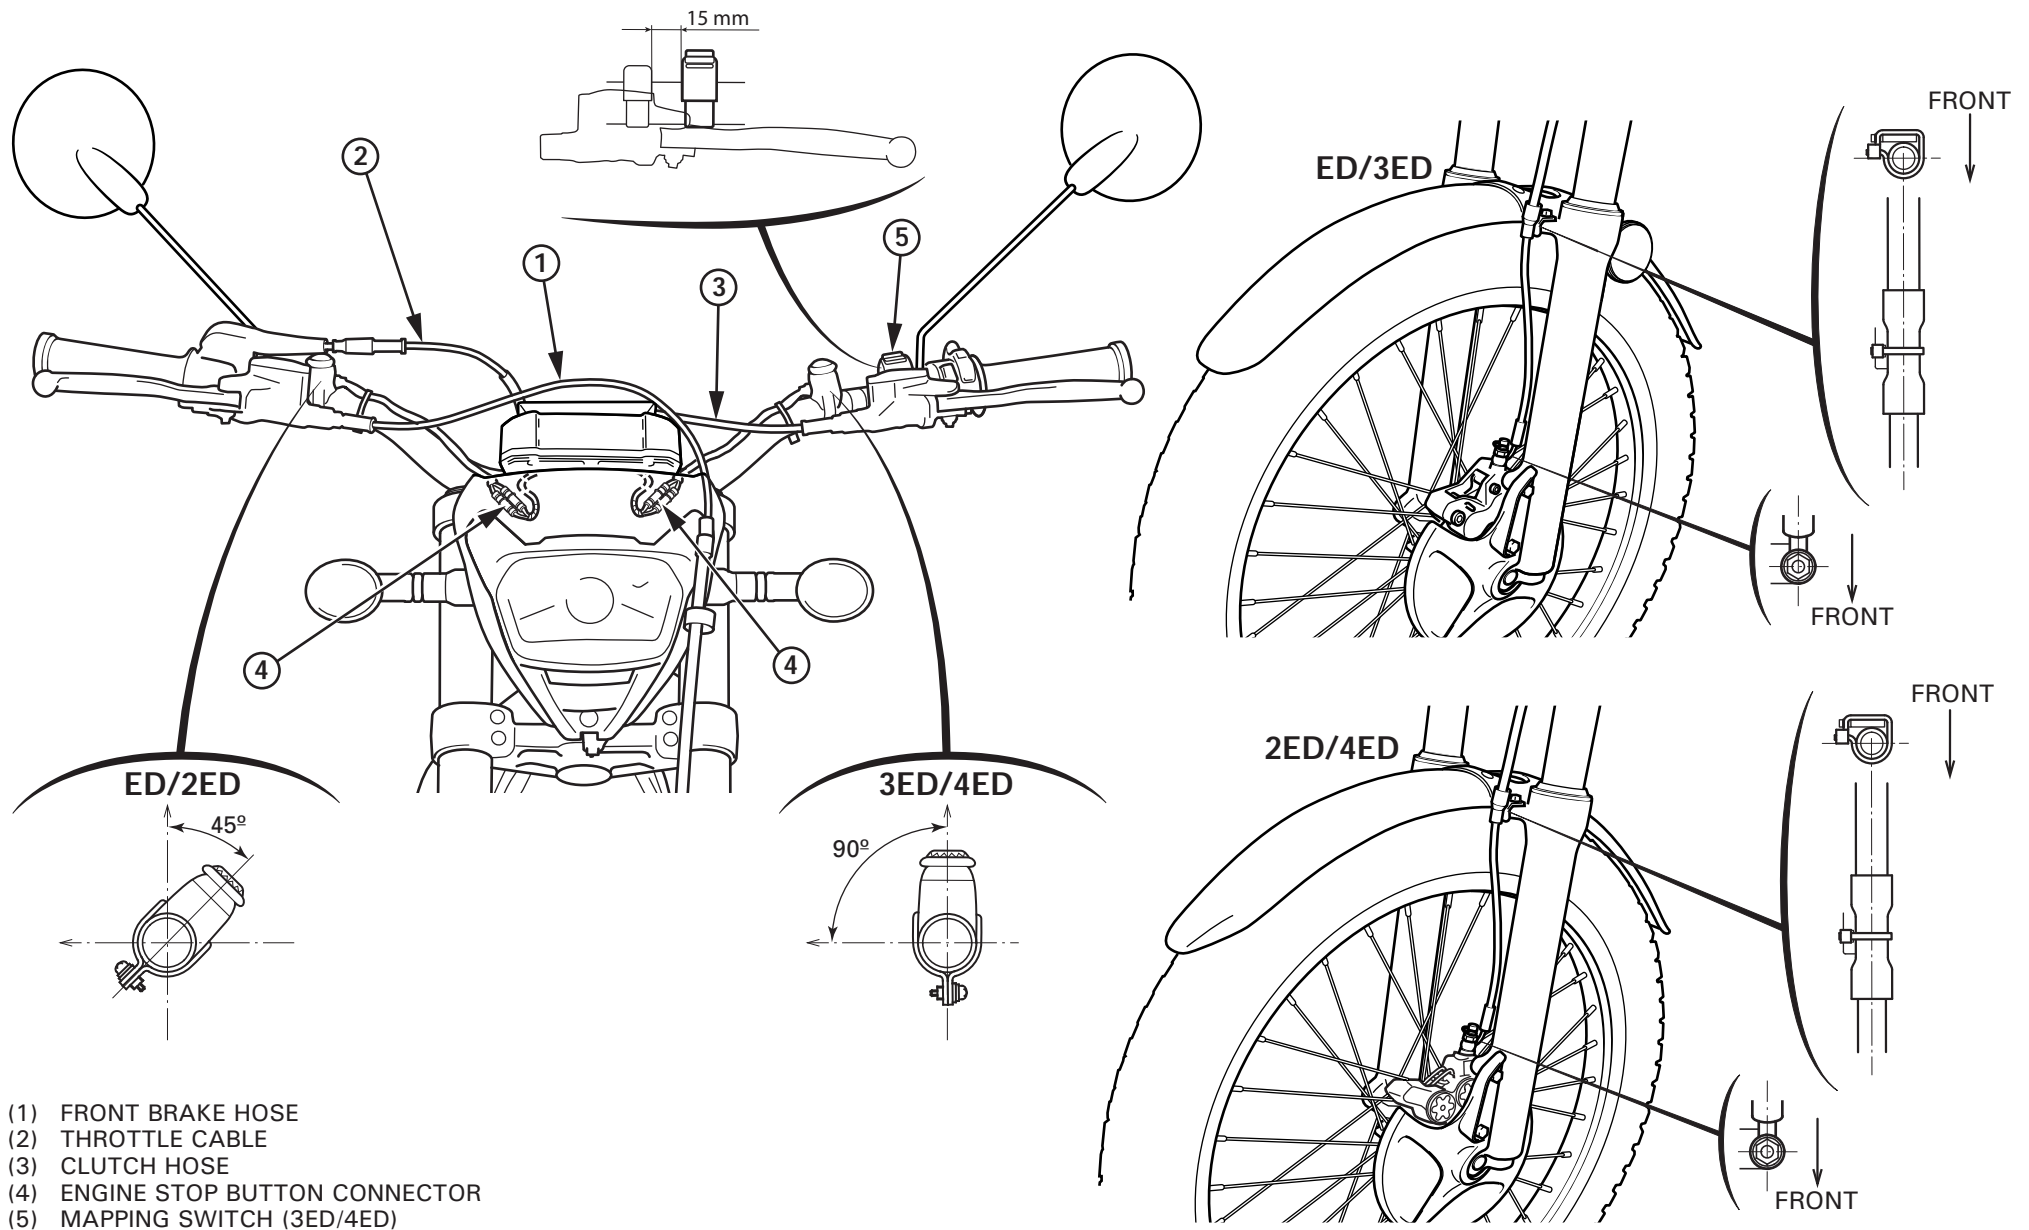

Service data

Cable & Harness Routing

- (1) FRONT BRAKE HOSE
- (2) THROTTLE CABLE
- (3) CLUTCH HOSE
- (4) ENGINE STOP BUTTON CONNECTOR
- (5) MAPPING SWITCH (3ED/4ED)