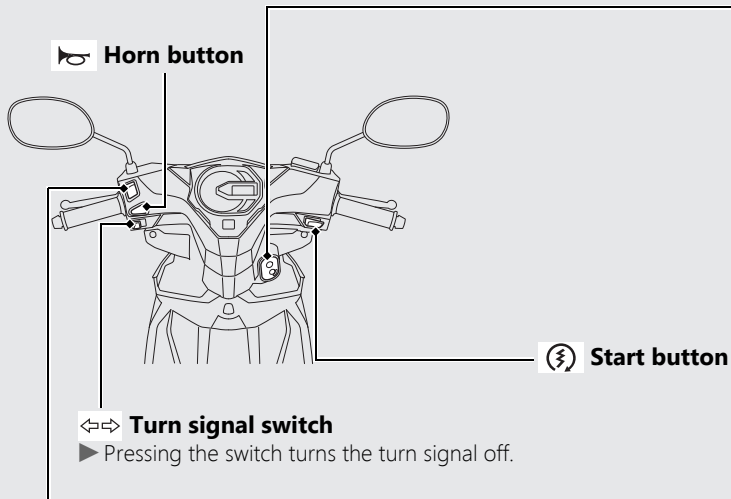

Switches

Headlight dimmer switch

-  : High beam
-  : Low beam