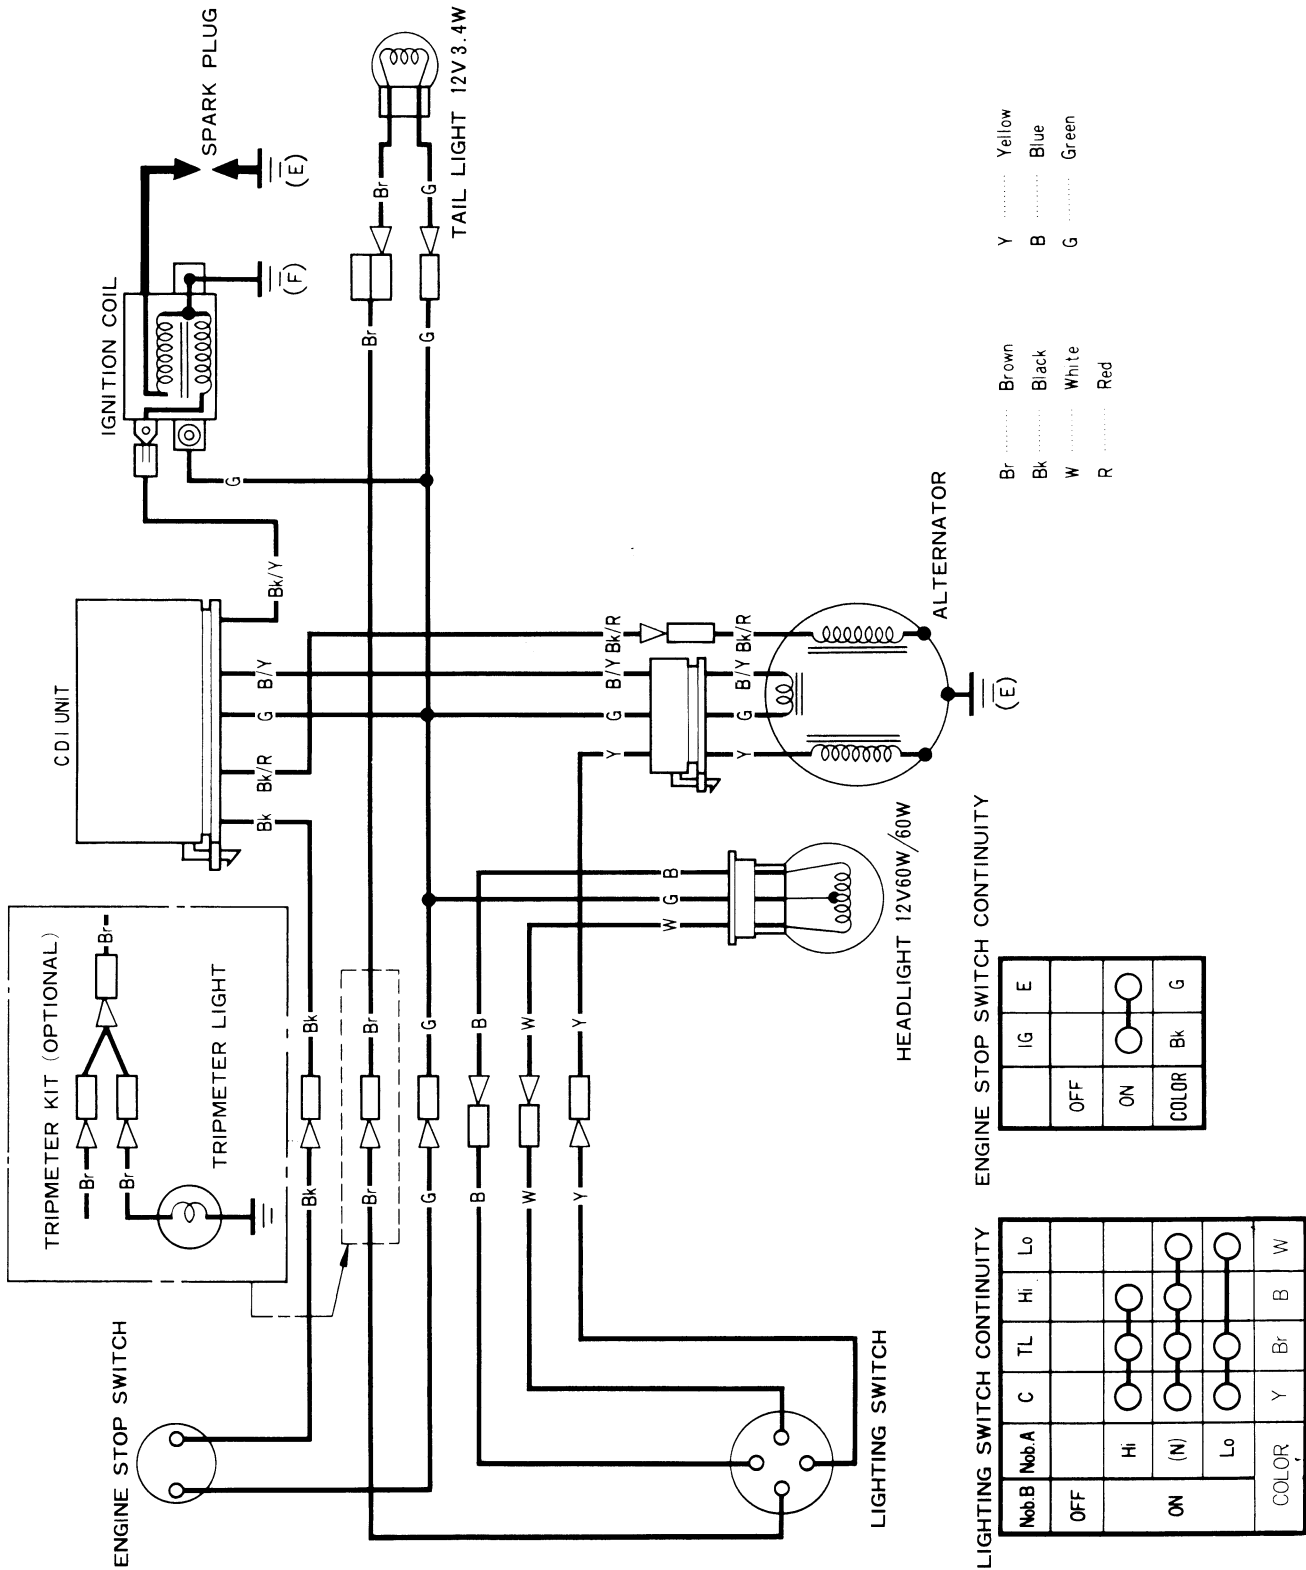

WIRING DIAGRAM

- Br Brown
- Bk Black
- W White
- R Red
- Y Yellow
- B Blue
- G Green

ENGINE STOP SWITCH CONTINUITY

| | | |
|-------|----|---|
| | IG | E |
| OFF | | |
| ON | ○ | ○ |
| COLOR | Bk | G |

LIGHTING SWITCH CONTINUITY

| | | | | | |
|-------|-------|---|----|----|----|
| Nob.B | Nob.A | C | TL | Hi | Lo |
| OFF | | | | | |
| ON | Hi | ○ | ○ | ○ | ○ |
| | (N) | ○ | ○ | ○ | ○ |
| | Lo | ○ | ○ | ○ | ○ |
| COLOR | | Y | Bk | B | W |

0030Z—961—0000