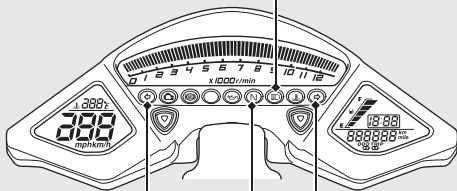

 **High beam indicator**

 **Left turn signal indicator**

 **Right turn signal indicator**

 **Neutral indicator**

Comes on when the transmission is in Neutral.