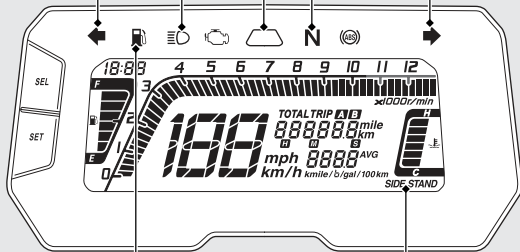

REV indicator

High beam indicator

Left turn signal indicator

Neutral indicator

Comes on when the transmission is in Neutral.

Right turn signal indicator

Low fuel indicator

Comes on when there is only reserve fuel left in the fuel tank. Remaining fuel when low fuel indicator comes on: 0.50 US gal (1.9 L)

SIDE STAND indicator

Comes on when the side stand is lowered.