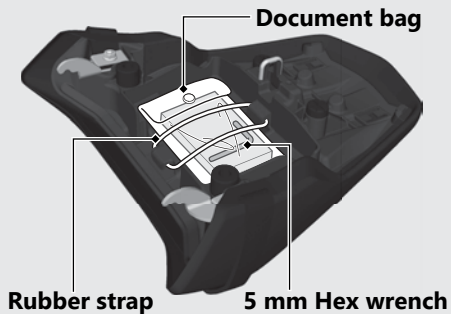

Storage Equipment *(Continued)*

Document Bag

The document bag are located underside of the rear seat by the rubber strap.

The 5 mm Hex wrench is stored in the document bag.

Removing the Rear Seat ➔ P.81