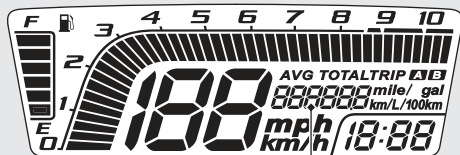

Instruments (Continued)

Odometer [TOTAL] & Tripmeter [TRIP A/B] & Current fuel mileage meter & Average fuel mileage meter [AVG] & Fuel consumption meter

[SEL] button selects the odometer, tripmeter A, tripmeter B, current fuel mileage, average fuel mileage and fuel consumption.