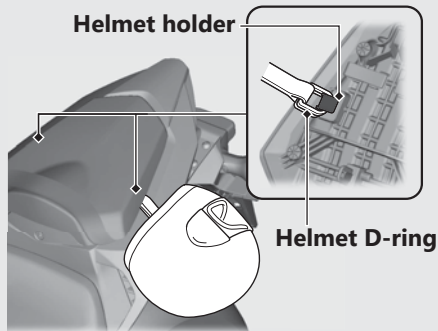

Storage Equipment

Helmet Holder

The helmet holder is located underside of the rear seat.

u Use the helmet holder only when parked.

Removing the Rear Seat ➔ P.63

3 WARNING

Riding with a helmet attached to the holder can interfere with your ability to safely operate the motorcycle and could lead to a crash in which you can be seriously hurt or killed.

Use the helmet holder only while parked. Do not ride with a helmet secured by the holder.