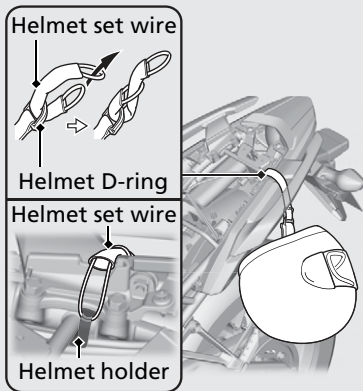

Storage Equipment

Helmet Holder

The helmet holder is located under the seat.
A helmet set wire is in the tool kit.

► Use the helmet holder only when parked.

Removing the Seat ➔ P.61

⚠ WARNING

Riding with a helmet attached to the holder can interfere with the rear wheel or suspension and could cause a crash in which you can be seriously hurt or killed.

Use the helmet holder only while parked. Do not ride with a helmet secured by the holder.