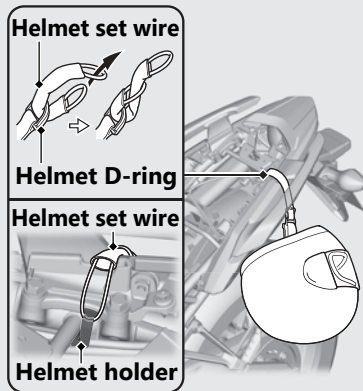

## Helmet Holder

The helmet holder is located under the seat. A helmet set wire is in the tool kit.

## **⚠️ WARNING**

Riding with a helmet attached to the holder can interfere with the rear wheel or suspension and could cause a crash in which you can be seriously hurt or killed.

Use the helmet holder only while parked. Do not ride with a helmet secured by the holder.