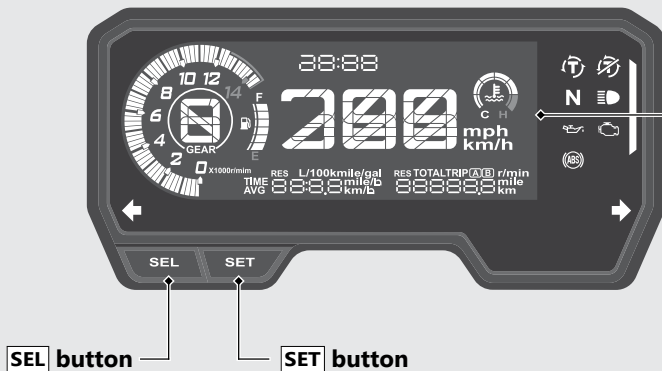

Instruments

Display Check

When the ignition switch is turned to the ON position, initial animation will show. If any part of these displays does not come on when it should, have your dealer check for problems.