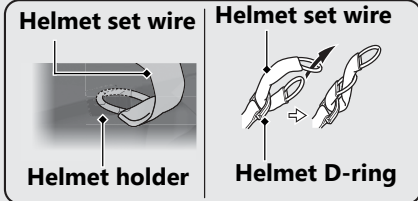

Storage Equipment

Helmet Holder and Tool Kit

The helmet holder, the tool kit and helmet set wire (in the tool kit) are located under the rear seat.

► Use the helmet holder only when parked.

Removing the Rear Seat → P.82

⚠ WARNING

Riding with a helmet attached to the holder can interfere with your ability to safely operate the vehicle and could lead to a crash in which you can be seriously hurt or killed.

Use the helmet holder only while parked. Do not ride with a helmet secured by the holder.