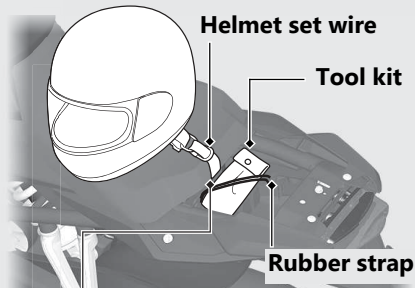

Storage Equipment

Helmet Holder and Tool Kit

The helmet holder, the tool kit and helmet set wire (in the tool kit) are located under the rear seat.

► Use the helmet holder only when parked.

Removing the Rear Seat → P.82

⚠ WARNING

Riding with a helmet attached to the holder can interfere with your ability to safely operate the vehicle and could lead to a crash in which you can be seriously hurt or killed.

Use the helmet holder only while parked. Do not ride with a helmet secured by the holder.