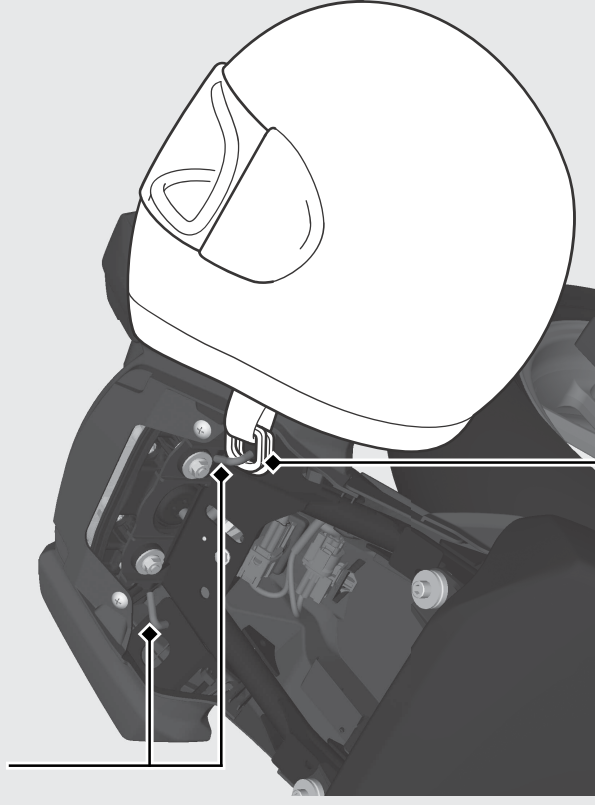

Storage Equipment

Helmet Holder

The helmet holders are located under the rear seat.

Helmet holders

Helmet D-ring

- ▶ Use the helmet holder only when parked.

Removing the Rear Seat **▶ P.73**

⚠WARNING

Riding with a helmet attached to the holder can interfere with your ability to safely operate the motorcycle and could lead to a crash in which you can be seriously hurt or killed.

Use the helmet holder only while parked. Do not ride with a helmet secured by the holder.