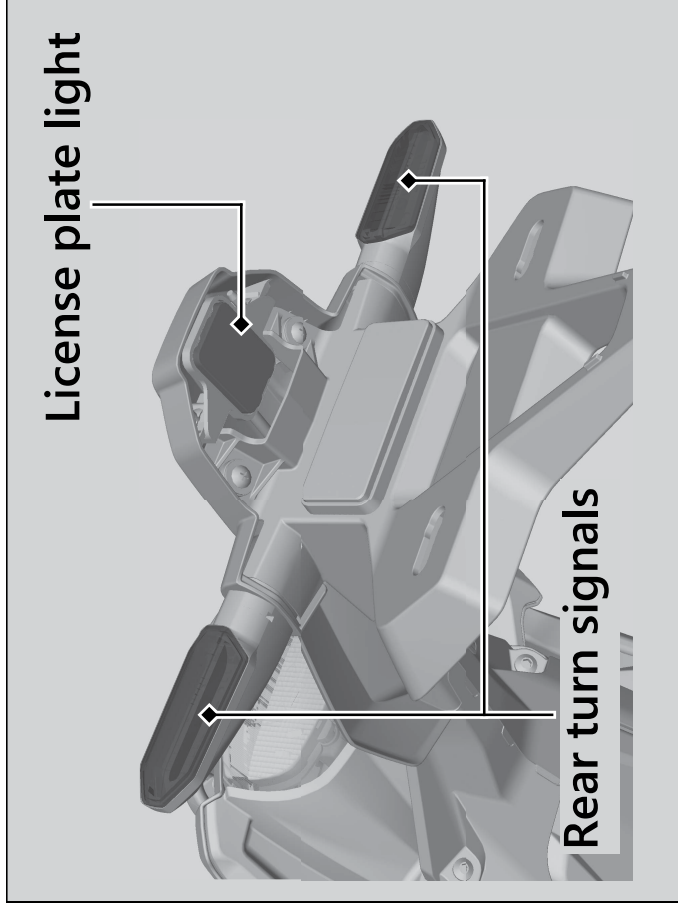

Front Turn Signals/Position Lights

The front turn signals/position lights use several LEDs.

If there is an LED which is not turned on, see your dealer for servicing.

Rear Turn Signals and License Plate Light

The license plate light uses a LED.
The rear turn signals uses a LEDs.

If there is an LED which is not turned on, see your dealer for servicing.