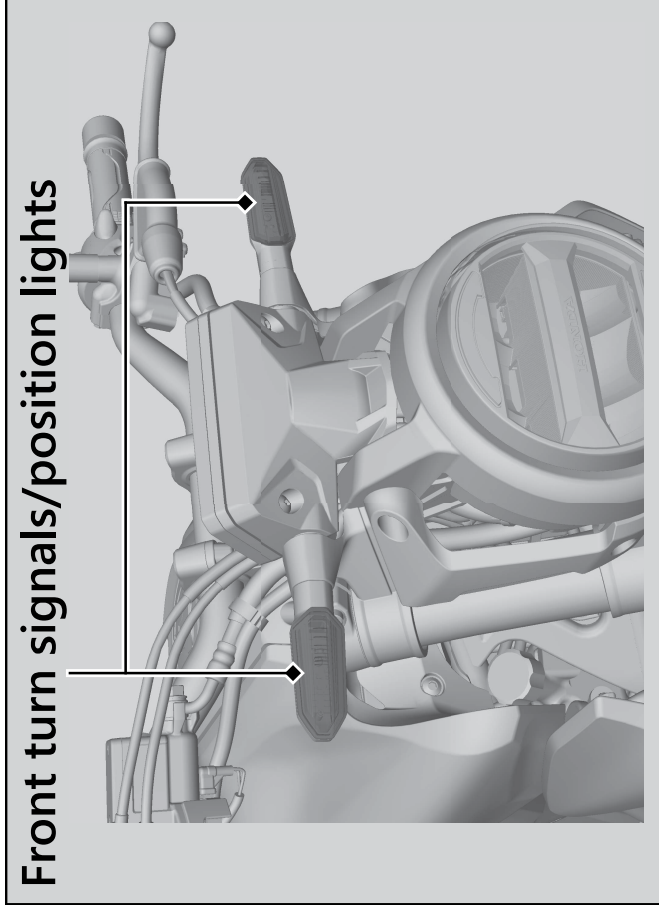

Front Turn Signals/Position Lights

The front turn signals/position lights use several LEDs.

If there is an LED which is not turned on, see your dealer for servicing.

Rear Turn Signals and License Plate Light

The license plate light uses a LED.
The rear turn signals uses a LEDs.

If there is an LED which is not turned on, see your dealer for servicing.