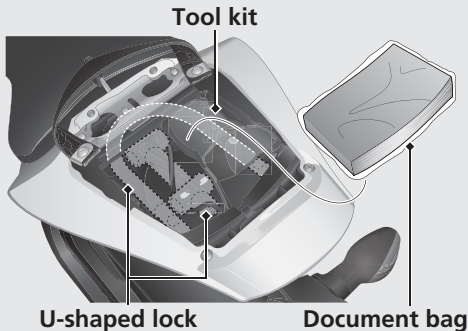

## Tool Kit/U-shaped Lock/Document Bag

**CBR1000RR/RA**

A tool kit, and document bag are located under the rear seat. There is also space to store a U-shaped lock above the rear fender.

**CBR1000S**

A tool kit, and document bag are located under the single seat cowl. There is also space to store a U-shaped lock above the rear fender.

- u U-shaped lock is not included with this motorcycle.
- u Some U-shaped locks may not fit in the compartment due to their size or design.

**CBR1000RR/RA**

**Removing the Rear Seat ( P74)**

**CBR1000S**