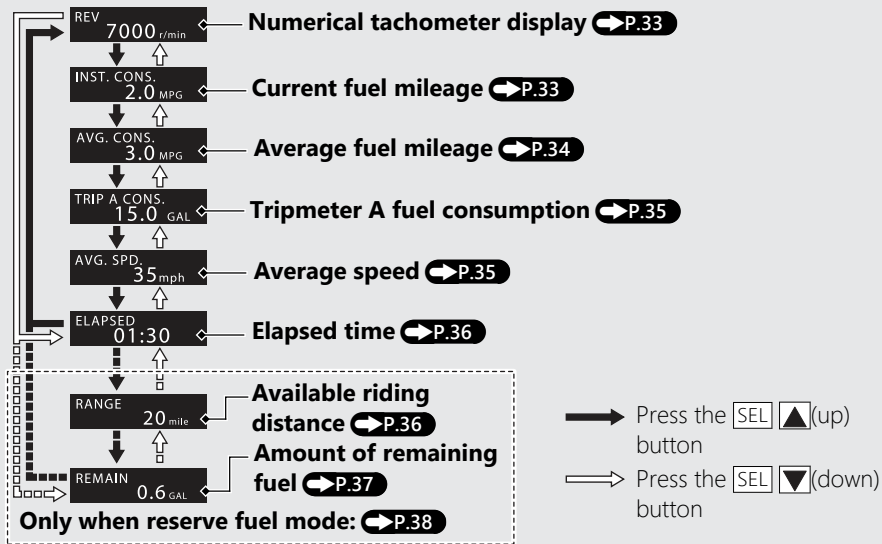

## Instruments (Continued)

When the low fuel indicator lights and the low fuel pop-up information appear, INFO 3 display will automatically switch to the amount of remaining fuel display.