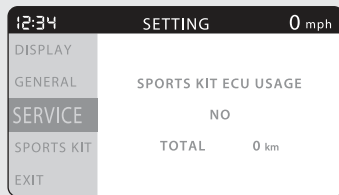

Reduce speed and have your motorcycle inspected by your dealer as soon as possible.

### DTC indexes

To return to the upper level hierarchy, press the **MODE** button.

### SPORTS KIT ECU

"SPORTS KIT ECU USAGE" is displayed but not usable.

To return to the upper level hierarchy, press the **MODE** button.