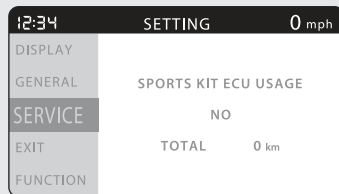

Reduce speed and have your motorcycle inspected by your dealer as soon as possible.

DTC indexes

To return to the upper level hierarchy, press the **MODE** button.

SPORTS KIT ECU

"SPORTS KIT ECU USAGE" is displayed but not usable.

To return to the upper level hierarchy, press the **MODE** button.