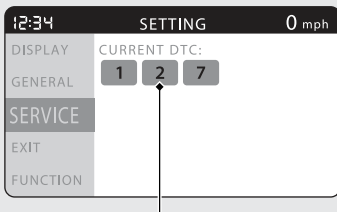

Reduce speed and have your motorcycle inspected by your dealer as soon as possible.

DTC indexes

To return to the upper level hierarchy, press the **MODE** button.

SPORTS KIT ECU

"SPORTS KIT ECU USAGE" is displayed but not usable.

To return to the upper level hierarchy, press the **MODE** button.