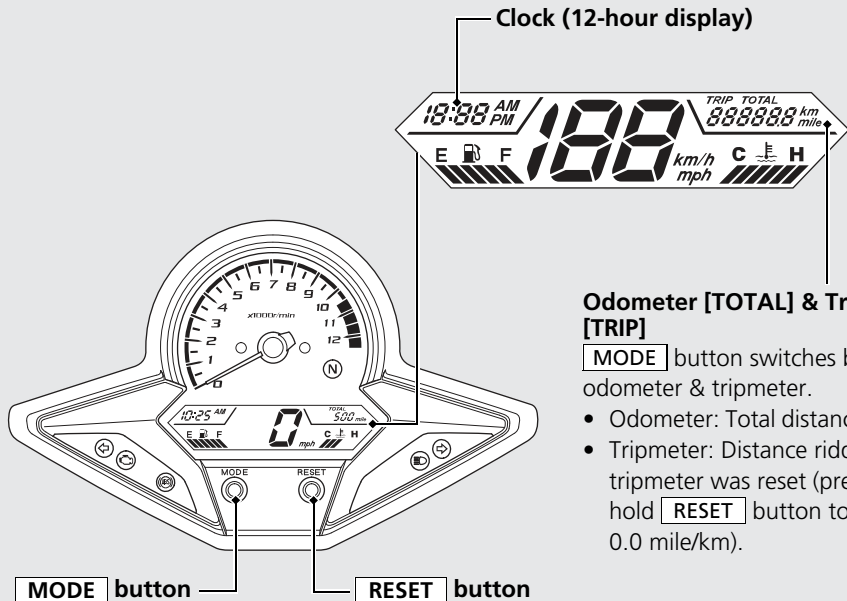

## Instruments (Continued)

### Odometer [TOTAL] & Tripmeter [TRIP]

**MODE** button switches between odometer & tripmeter.

- Odometer: Total distance ridden.
- Tripmeter: Distance ridden since tripmeter was reset (press and hold **RESET** button to reset to 0.0 mile/km).